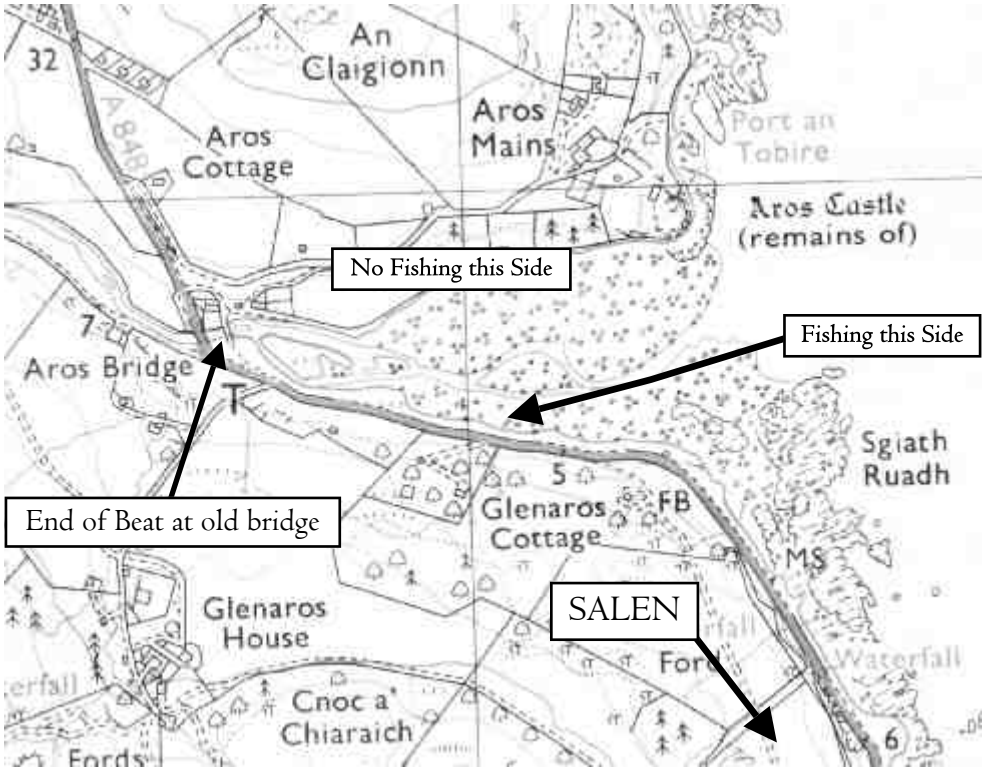

SPECIES TO CATCH
Sea Trout (permit required)
Coalfish
Pollock
Flatfish
Mullet are seen

RIVER AROS ESTUARY

Tackle & Books
Tel: 01688 302336