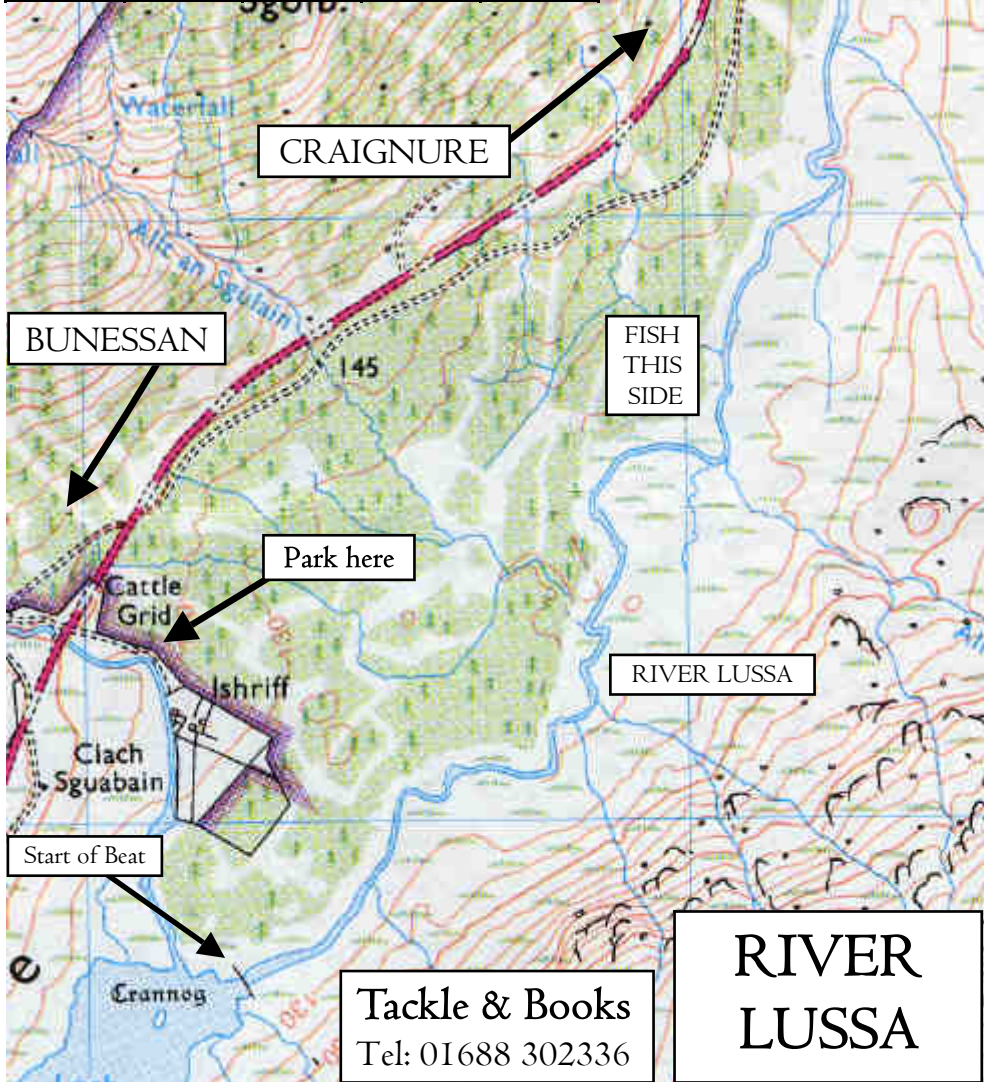

Catch	Number	Weight	Lure	Pool
Salmon				
Sea Trout				
Brown Trout				

ELBOW POOL MARKS
END OF THE BEAT

**RIVER
LUSSA**

Tackle & Books
Tel: 01688 302336